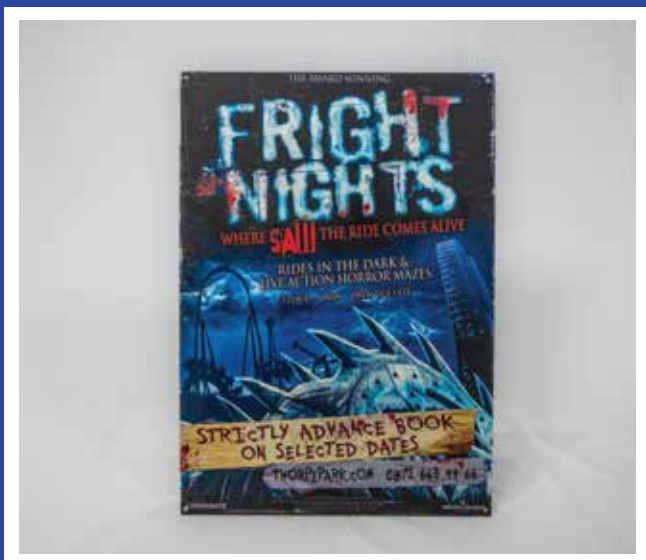

Aluminium. 155cm x 79cm

Starting Price **£90**

Lot 24

Saw Alive Horror Maze poster

Fright Nights promotional signage used on park during the 2010 season

2mm Foamex. A1

Starting Price **£60**

Lot 25

Fright Nights Poster 2009

Fright Nights promotional signage used on park during the 2009 Season

2mm Foamex. A1

Starting Price **£30**

Lot 26

Creek Freak Unchained Entrance Sign

Entrance signage displayed in the old town area of the park during Fright Nights 2020 and 2021