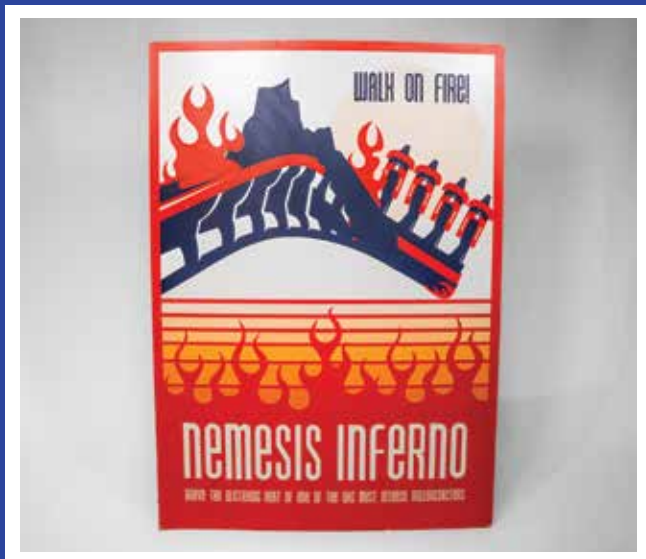

Lot 31

Nemesis Inferno Carnival Poster

Themed poster displaying Nemesis Inferno with carnival theming, which was displayed on park during the 2023 Carnival event

Aluminium. 188cm x 83cm

Starting Price **£80**