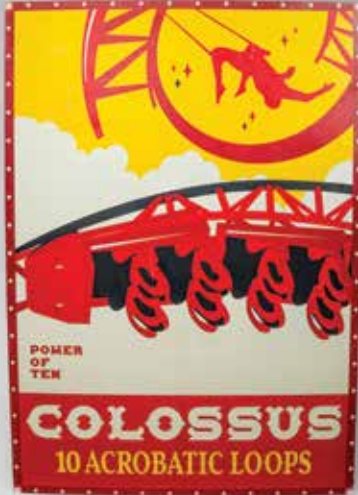

Lot 33

Colossus Carnival Poster

Themed poster displaying Colossus with carnival theming, which was displayed on park during the 2023 Carnival event

Aluminium. 188cm x 83cm

Starting Price **£80**